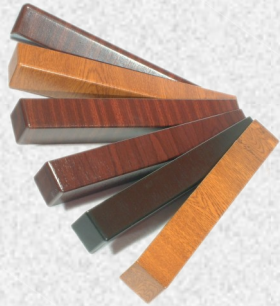

300mm Corners

Square & Ogee
135° External
90° Internal & External

300mm Joints

125° Square & Ogee Gable End Apex Joints

Finials

600mm Corners & Joiners

All available ex-stock in white or woodgrain

Corners and Joiners

External 90° 300mm corners
Any Woodgrain £1.65 each !
Whites only £0.42 each !

300mm Square Trim
Any woodgrain £1.50 each !
Whites only £0.38 each !

Finials

Any Woodgrain £1.75 each !
Whites only £0.85 each !
Coloureds only £1.00 each !